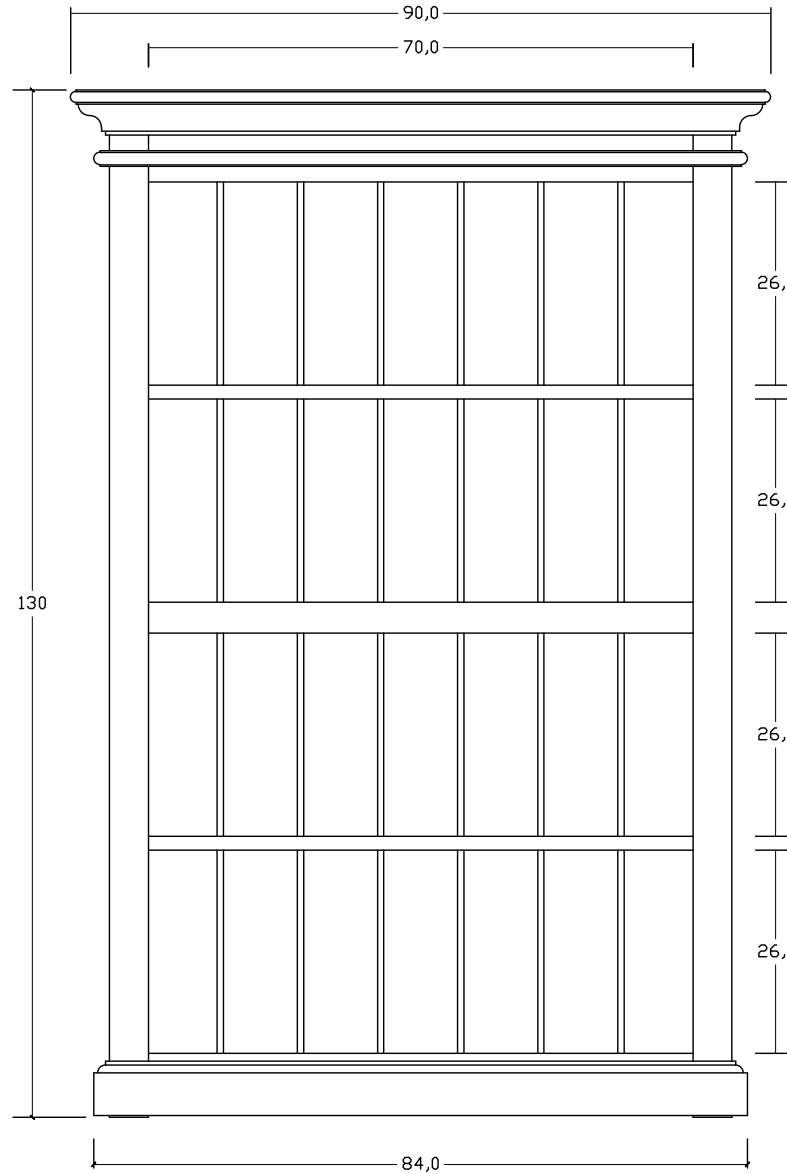

Technical Drawing

CA609

Halifax 2 Level Pantry

**NOVA
SOLO**

FRONT VIEW

FRONT OPEN VIEW

SIDE VIEW