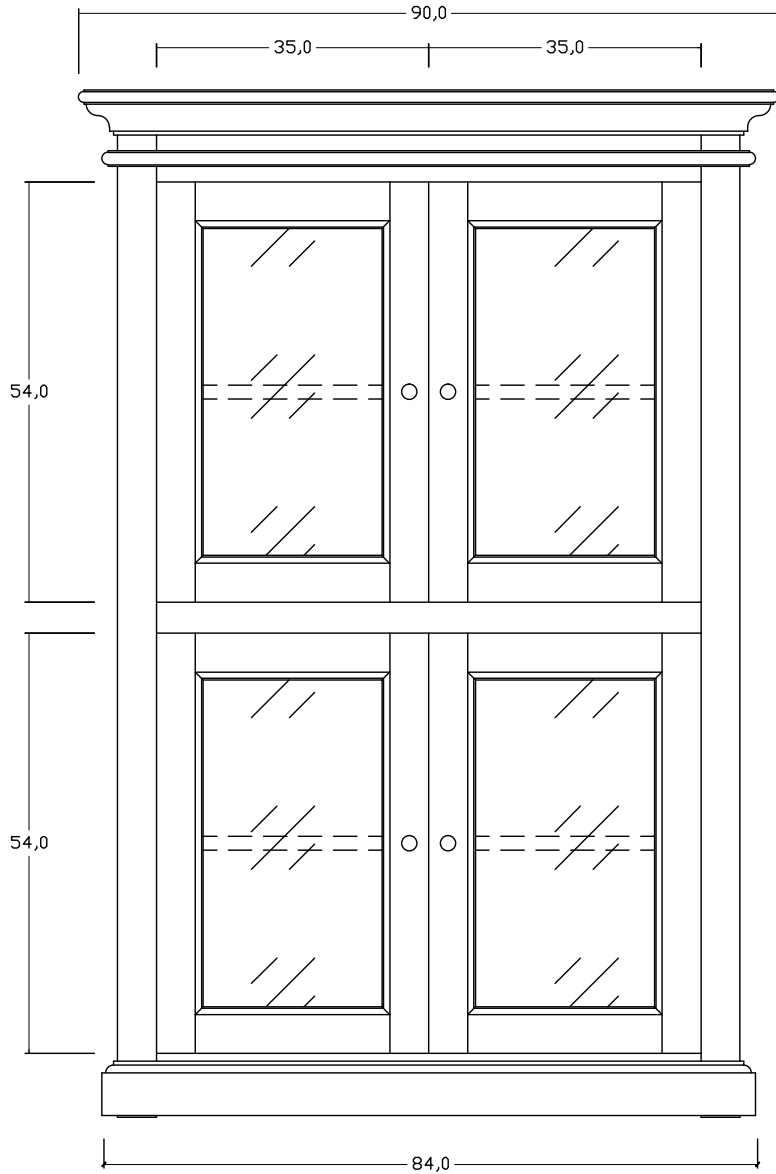

Technical Drawing

CA609

Halifax 2 Level Pantry

**NOVA
SOLO**

FRONT VIEW

FRONT OPEN VIEW

SIDE VIEW