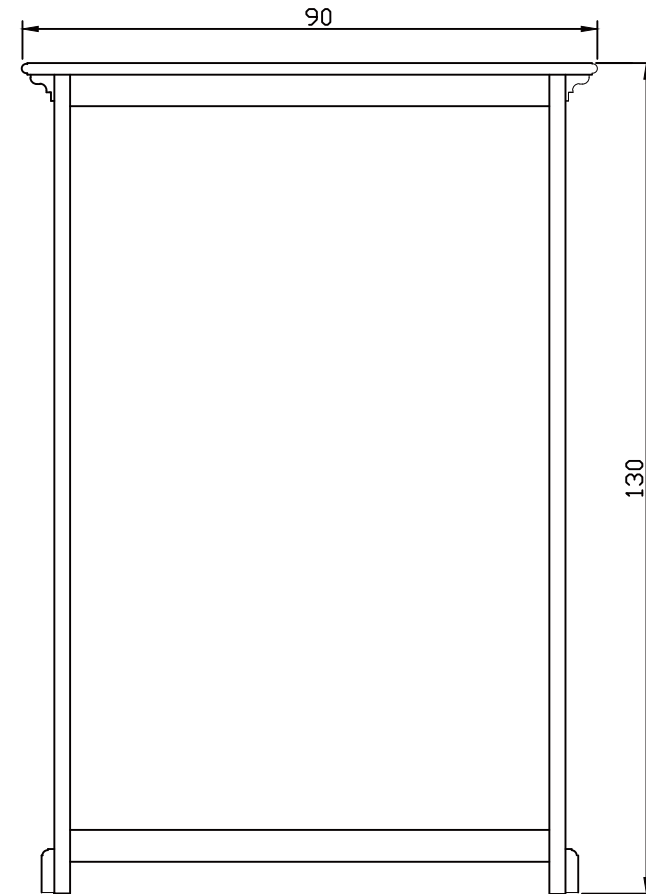

Technical Drawing

CA616

Halifax Chest of Drawers

**NOVA
SOLO**

FRONT VIEW

SIDE VIEW

BACK VIEW