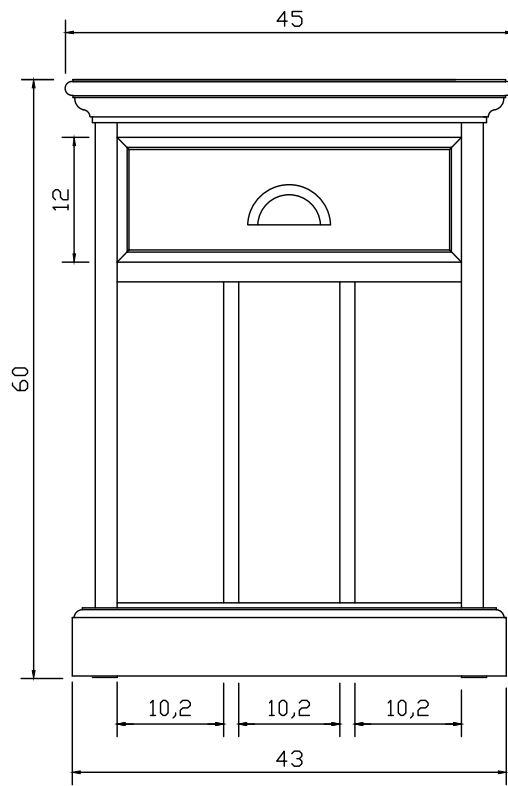

Technical Drawing

T757

Halifax Bedside Table with Dividers

**NOVA
SOLO**

FRONT VIEW

SIDE VIEW

TOP VIEW

DESIGN DRAWER